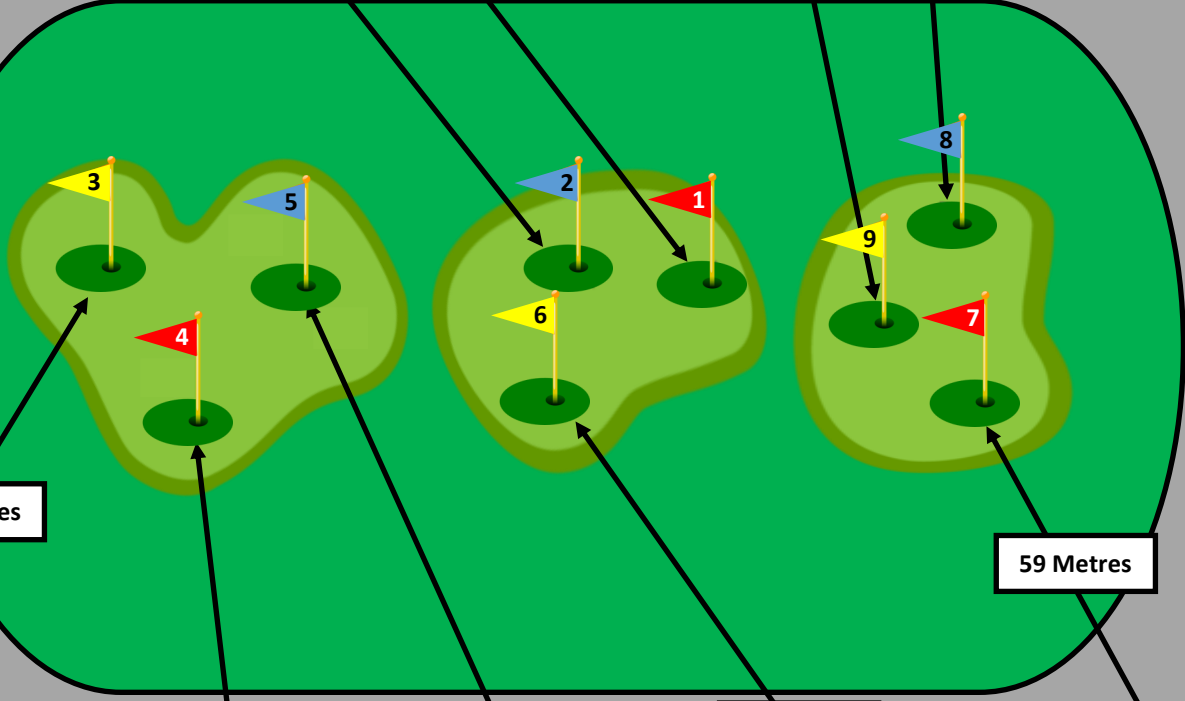

WEST

10 - PUTTING HOLE

SPORTS BAR

2

1

9

8

86 Metres

97 Metres

81 Metres

72 Metres

PAR ZONES
SCORE 3

BIRDIE ZONES
2.5M RADIUS CIRCLE
SCORE 2

77 Metres

59 Metres

3

70 Metres

102 Metres

91 Metres

7

4

5

6

DOUBLE BOGEY ZONE
SCORE 5

BOGEY ZONE
SCORE 4

EAST